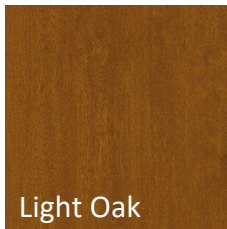

### Product Specification

Code	FMXT145
Colour	Mahogany, Light Oak, Black Ash, Rosewood, Anthracite Grey
Length	5m
Thickness	25mm
Width	145mm
Pack Quantity	2

Light Oak

Mahogany

Rosewood

Anthracite Grey

Black Ash