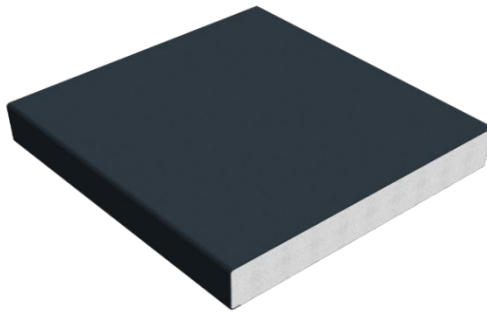

## Tudor Board

### Product Specification

Code	FMXT145
Colour	Mahogany, Light Oak, Black Ash, Rosewood, Anthracite Grey
Length	5m
Thickness	25mm
Width	145mm
Pack Quantity	2

Light Oak

Mahogany

Rosewood

Anthracite Grey

Black Ash

The ideal solution to create a distinctive traditional look  
Suitable for refurbishment and new build properties.

Replace timber Tudor Board with low maintenance  
PVC-UE that looks like timber.  
Range of five woodgrain colours.