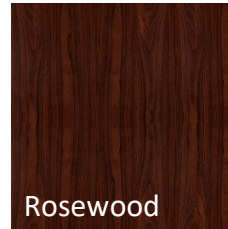

### Product Specification

Code	FMXT145
Colour	Mahogany, Light Oak, Black Ash, Rosewood, Anthracite Grey
Length	5m
Thickness	25mm
Width	145mm
Pack Quantity	2

Light Oak

Mahogany

Rosewood

Anthracite Grey

Black Ash

The ideal solution to create a distinctive traditional look  
Suitable for refurbishment and new build properties.

Replace timber Tudor Board with low maintenance  
PVC-UE that looks like timber.  
Range of five woodgrain colours.