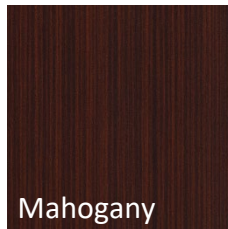

## Tudor Board

### Product Specification

Code	FMXT145
Colour	Mahogany, Light Oak, Black Ash, Rosewood, Anthracite Grey
Length	5m
Thickness	25mm
Width	145mm
Pack Quantity	2

Light Oak

Mahogany

Rosewood

Anthracite Grey

Black Ash